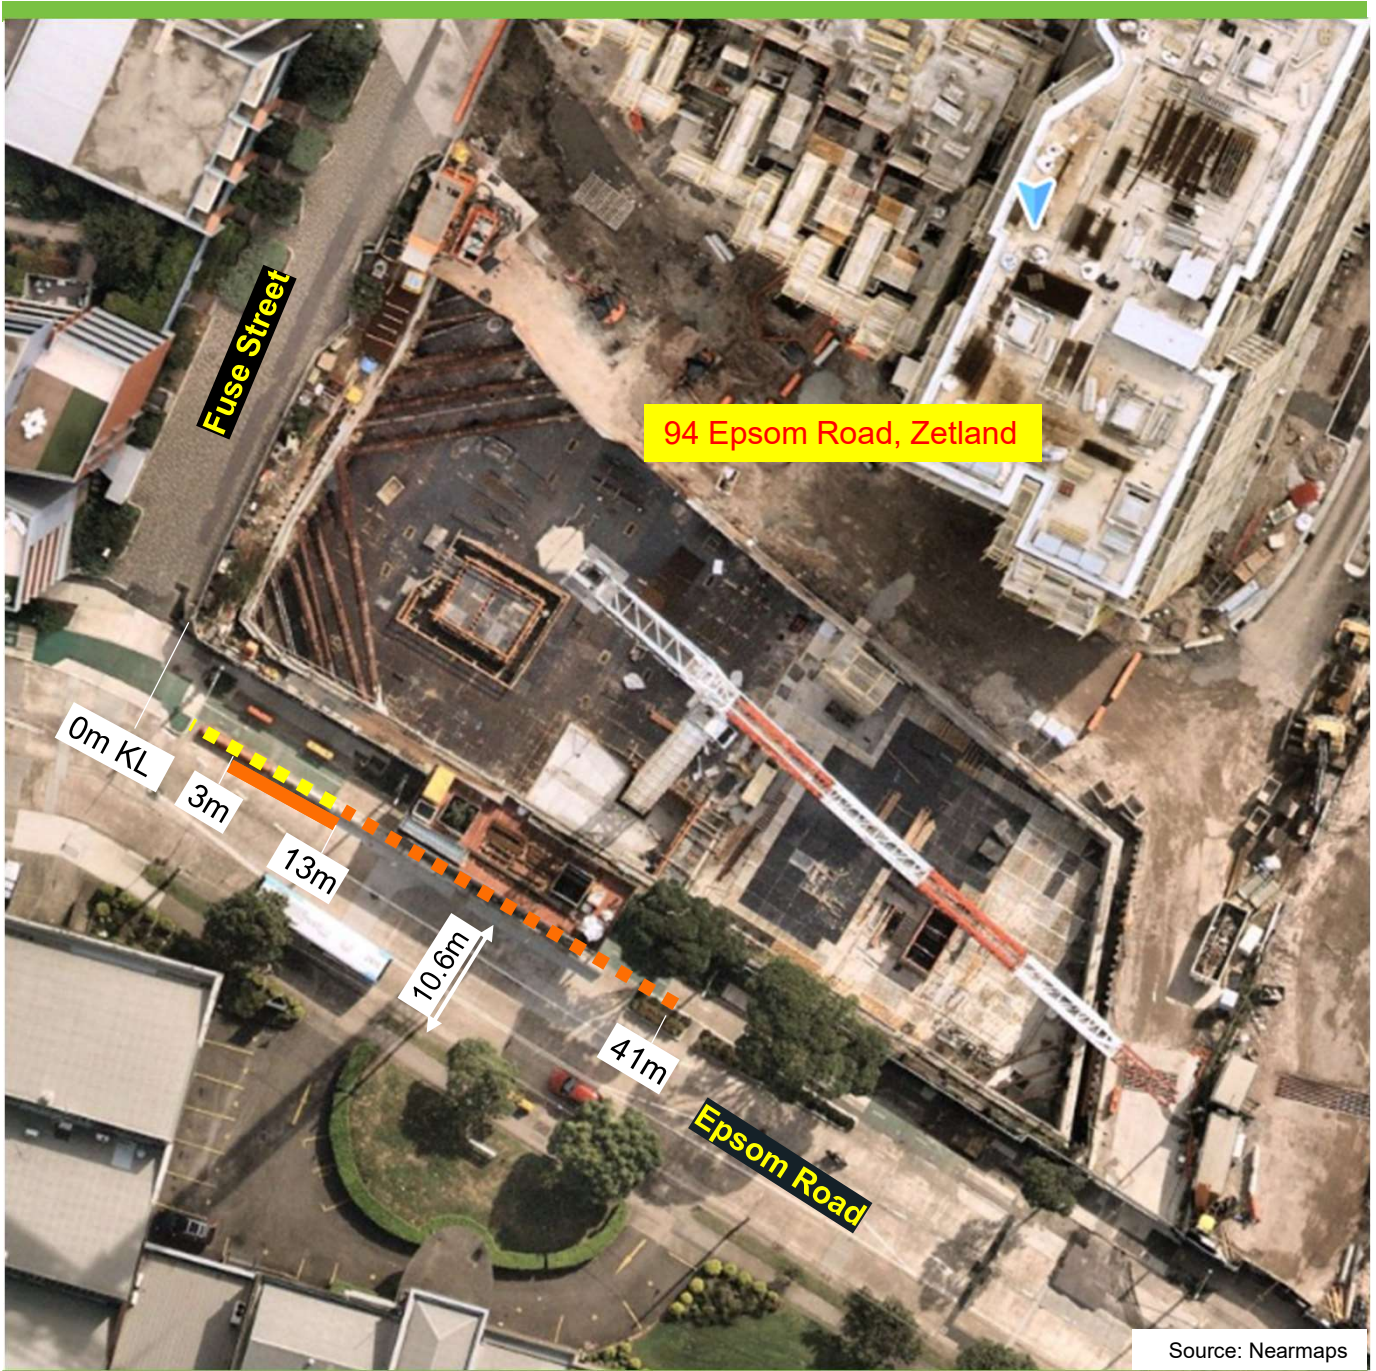

Proposal

Epsom Road, Zetland Proposed Works Zone

Existing

-  "No Stopping"
-  "Works Zone 7.30am-5.30am Mon-Fri, 7.30am-3.30pm Sat" and "No Stopping All Other Times"

Proposed

-  "Works Zone 7.30am-5.30am Mon-Fri, 7.30am-3.30pm Sat" and "No Stopping All Other Times"